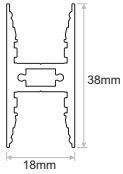

Pendant DIRECT/INDIRECT

Image	Code	Description	Length	Design-Detail	
	PRF.012	LINILINE PENDANT DIRECT/INDIRECT alum.prof. / Anodized	2m		
	PRF.117	SLIDING BASE alum.prof. / Anodized	2m		
	COV.033	PMMA LENS COVER Note: At 70° only 10mm LED strip width	2m		<p>Create any possible beam angle combination, by choosing cover and sliding base position</p> <p>Example:</p> 
	COV.004 COV.005 COV.006	PMMA CLEAR COVER PMMA FROSTED COVER PMMA SATIN COVER	2m 2m 2m		
	CAP.006	END CAP ALUM.			
	PRH.036	HANGING SET FOR LINILINE PENDANT DIRECT/INDIRECT			
	ACC.191* ACC.233*	CEILING SUSPENSION 150cm CEILING SUSPENSION 300cm * Note: 2pcs needed for each luminaire			
	PRH.085	CANOPY SURFACE LIGHT GREY			
	PRH.086	CANOPY RECESSED LIGHT GREY			
	PRH.087	CANOPY TRIMLESS LIGHT GREY			
	PRH.037	CABLE RESTRAINT ON WIRE ROPE Note: 2pcs for 150cm & 3pcs for 300cm ceiling suspension			
	PRH.038	CABLE GLAND FOR LINILINE PENDANT			