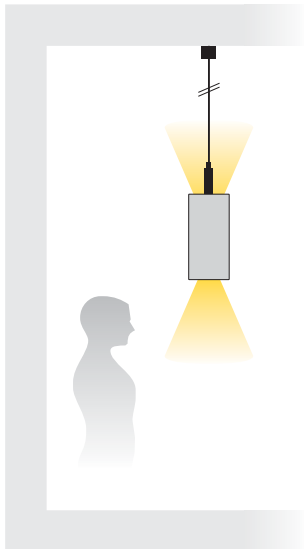

LINILINE PENDANT DIRECT/INDIRECT

Aluminium Profile

- Liniline pendant DIRECT/INDIRECT aluminium profile.
- Special design and construction to meet the most demanding lighting designs.
- Variety of accessories.
- Available either with lens or with cover (clear, frosted, satin).
- Available also in black, white or different RAL colours upon request.

Pendant DIRECT/INDIRECT

Image	Code	Description	Length	Design-Detail	
	PRF.012	LINILINE PENDANT DIRECT/INDIRECT alum.prof. / Anodized	2m		
	PRF.117	SLIDING BASE alum.prof. / Anodized	2m		
	COV.033	PMMA LENS COVER Note: At 70° only 10mm LED strip width	2m		<p>Create any possible beam angle combination, by choosing cover and sliding base position</p> <p>Example:</p> 
	COV.004 COV.005 COV.006	PMMA CLEAR COVER PMMA FROSTED COVER PMMA SATIN COVER	2m 2m 2m		
	CAP.006	END CAP ALUM.			
	PRH.036	HANGING SET FOR LINILINE PENDANT DIRECT/INDIRECT			
	ACC.191* ACC.233*	CEILING SUSPENSION 150cm CEILING SUSPENSION 300cm * Note: 2pcs needed for each luminaire			
	PRH.085	CANOPY SURFACE LIGHT GREY			
	PRH.086	CANOPY RECESSED LIGHT GREY			
	PRH.087	CANOPY TRIMLESS LIGHT GREY			
	PRH.037	CABLE RESTRAINT ON WIRE ROPE Note: 2pcs for 150cm & 3pcs for 300cm ceiling suspension			
	PRH.038	CABLE GLAND FOR LINILINE PENDANT			